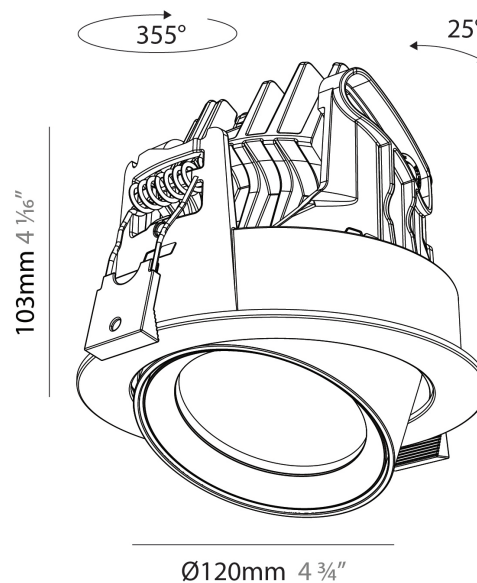

Series: Centriq
Subseries: Centriq Round Adjustable
Brand: Prolicht
Division: Architectural
Mounting Type: Recessed
Mounting Location: Ceiling
Subcategory: Spots

PHYSICAL

Shape: Cylinder
Diameter (mm): 120
Diameter (in): 4 3/4
Height (mm): 105
Height (in): 4 1/8
Min. Recessing Depth (mm): 120
Min. Recessing Depth (in): 4 3/4
Light Distribution: Adjustable / Direct
Weight (kg): 0.651
Diffuser: Lens Pack - No Lens / Opal / Linear Spread Lens / Honeycomb / Spread Lens
Fixture Finish: SSR / BKV / CWI / CRY / HAB / LAG / UFT / ITA / RUA / RUR / MIC / FTG / MYG / TWT / LOD / PUS / FRO / FUP / KIA / POP / BLS / SPG / MEY / GOH / GUM / CHC / COM / ABZ / JAG / OBR / MOS / ROR
Fixture Material: Aluminum
Cut-out Measurements: Dia. 112mm / 4 7/16"

ELECTRICAL

Lamp Type: LED (Zhaga Standard)
Input Wattage (W): 34
Total Output Wattage (W): 30.9
Dimming: Tri-Mode (Non-Dimming and Phase Dimming (120Vac only) and 0-10V Dimming)
Driver Included: Yes
Driver Location: Recessed Housing
Driver Type: Constant Current - Universal
Driver Class: Class 2
Input Voltage (V): 120 - 277
Constant Current (MA): 900

LED

Color Temperature (*K): 2700 / 3000 / 3500 / 4000
Max. Delivered Lumen (lm): 3148 / 3355 / 3406 / 3524
Nominal Lumen (lm): 3921 / 4177 / 4242 / 4389
CRI: >90 CRI
Lamp Life (hrs): 50000

OPTICAL

Reflector°: 24 / 36 / 54
Adjustability: Rotational 350° / Tilt 25°

RATINGS AND CERTIFICATIONS

Certified By: Certified for North American Standards
IP rating: IP20